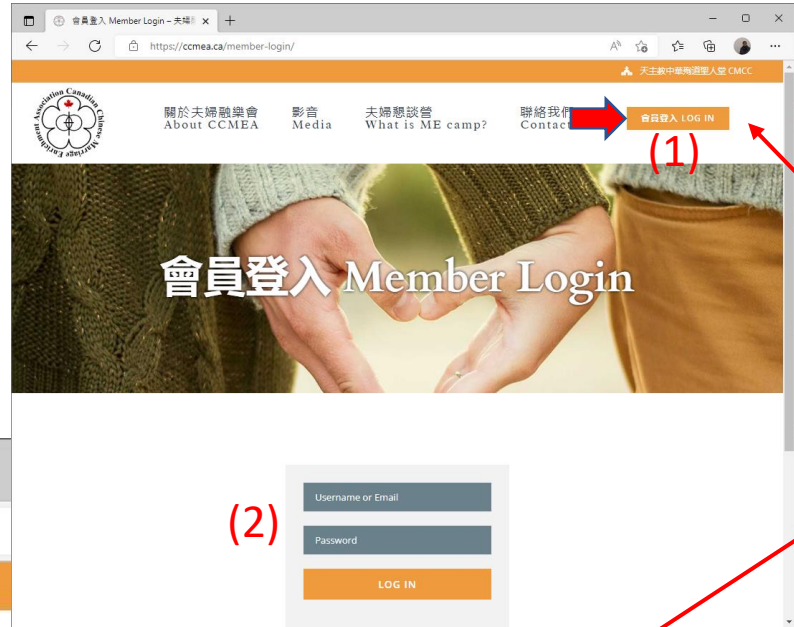

會員登入 LOG IN

- 宗旨 Mission *
- 歷史 History *
- 創會人士 Founders *

What is Marriage Encounter (ME)?

Marriage Encounter is founded by a Spanish priest GABRIEL CALVO in 1958 to help married couples to communicate more intimately with one another, to deepen and enrich their relationship. To date, the ME movement has spread all over the world.

認識更多 LEARN MORE >

參加懇談營 JOIN 2021 >

KEYS:
 1) Steps - (1) .. (2) .. (3)
 2) Clickable / Dropdown Menu - *

PC-Views

After Log-in
Member Login

- Calendar**
- Monthly Meeting: Topics & Dates
 - Latest Event Update & Reminders