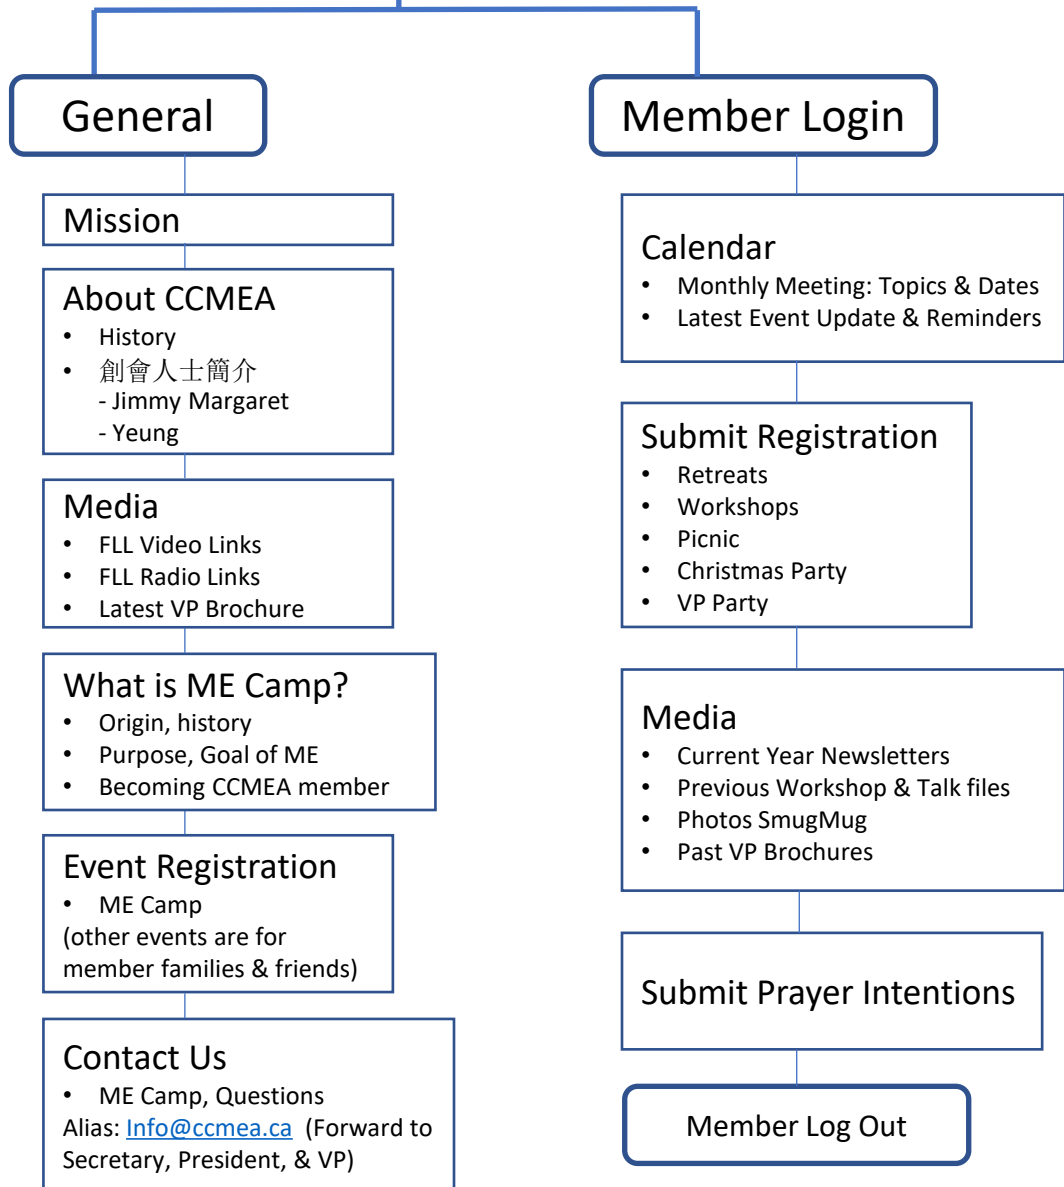

Main Page

ccmea.ca Site Map

KEYS:
1) Steps - (1) .. (2) .. (3)
2) Clickable / Dropdown Menu - *

Do not distribute, for CCMEA member internal only

General

Before Log-in

Mission

About CCMEA

認識更多 LEARN MORE >

參加懇談營 JOIN 2021 >

KEYS:
 1) Steps - (1) .. (2) .. (3)
 2) Clickable / Dropdown Menu - *

PC-Views

After Log-in
Member Login

- Calendar**
- Monthly Meeting: Topics & Dates
 - Latest Event Update & Reminders