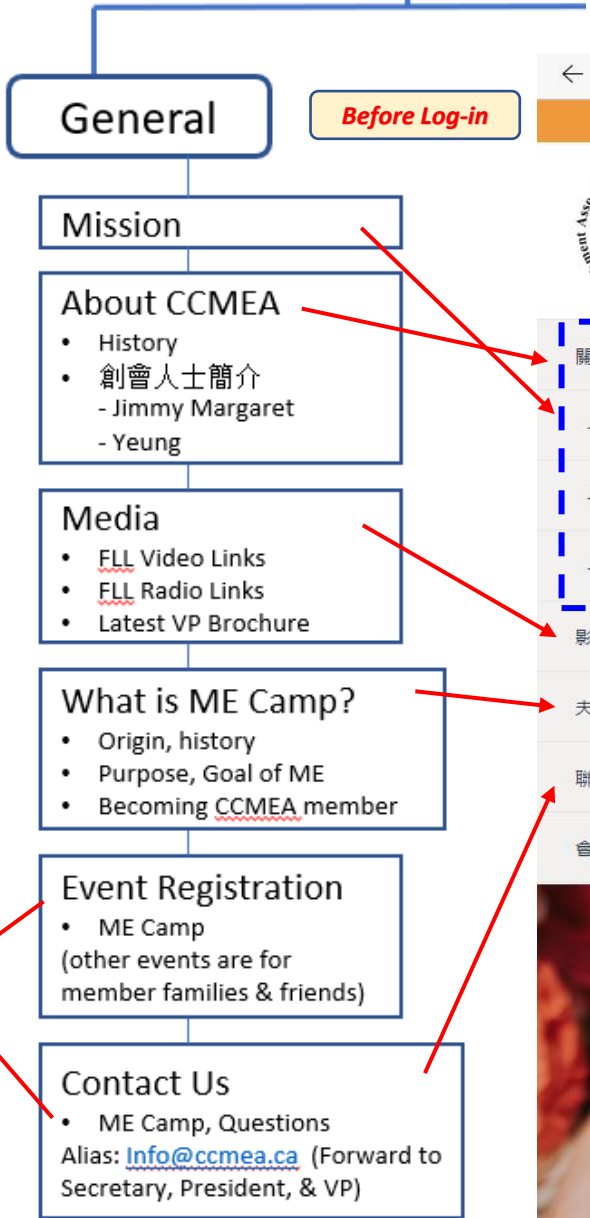

Main Page
ccmea.ca

Cell Phone /
Notepad -Views

KEYS:
1) Steps - (1) .. (2) .. (3)
2) Clickable / Dropdown Menu - *