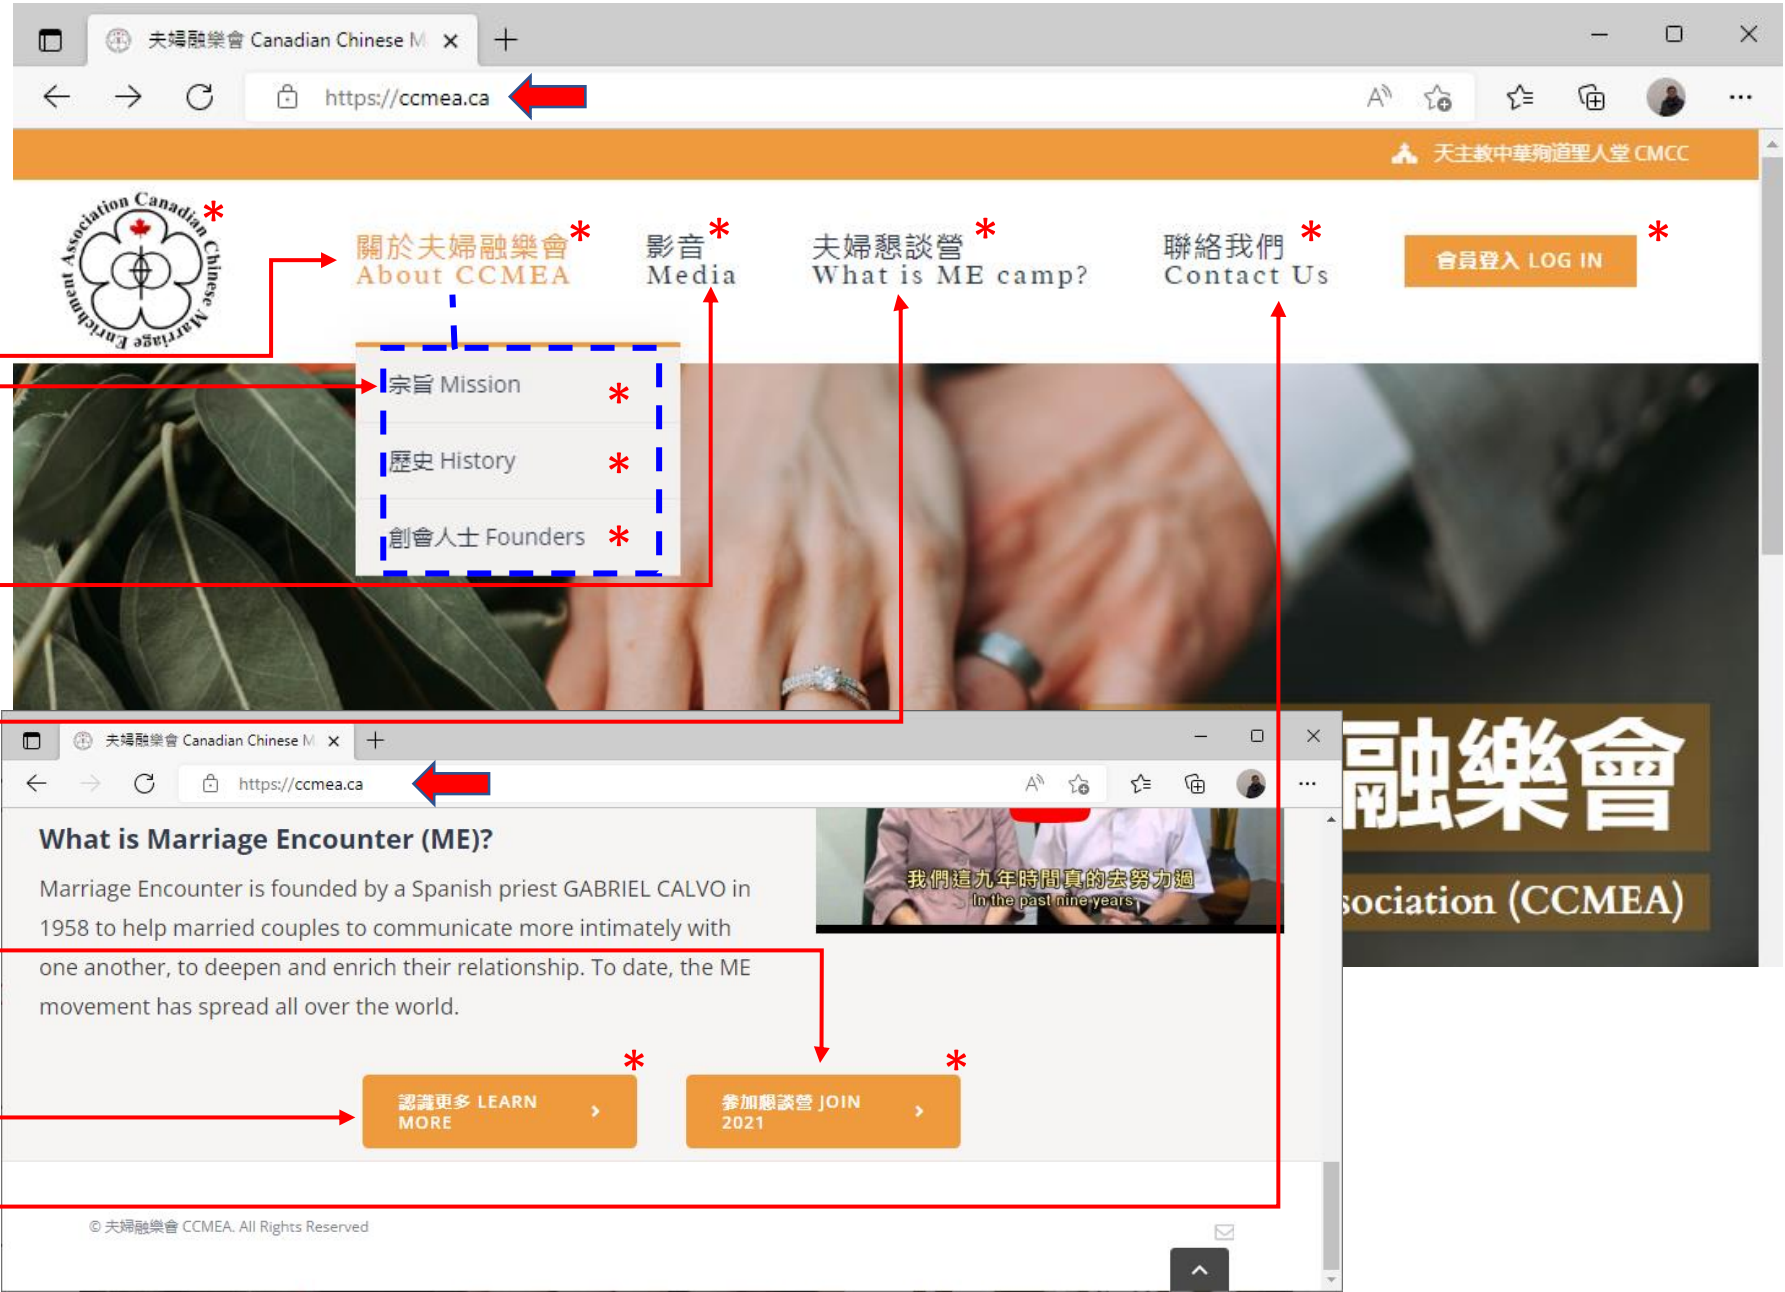

General

Before Log-in

Mission

About CCMEA

- History
- 創會人士簡介
  - Jimmy Margaret
  - Yeung

Media

- [FLL Video Links](#)
- [FLL Radio Links](#)
- Latest VP Brochure

What is ME Camp?

- Origin, history
- Purpose, Goal of ME
- Becoming [CCMEA member](#)

Event Registration

- ME Camp
  (other events are for member families & friends)

Contact Us

- ME Camp, Questions
  Alias: Info@ccmea.ca (Forward to Secretary, President, & VP)

關於夫婦融樂會
About CCMEA

影音
Media

夫婦懇談營
What is ME camp?

聯絡我們
Contact Us

會員登入 LOG IN

- 宗旨 Mission *
- 歷史 History *
- 創會人士 Founders *

What is Marriage Encounter (ME)?

Marriage Encounter is founded by a Spanish priest GABRIEL CALVO in 1958 to help married couples to communicate more intimately with one another, to deepen and enrich their relationship. To date, the ME movement has spread all over the world.

認識更多 LEARN MORE >

參加懇談營 JOIN 2021 >